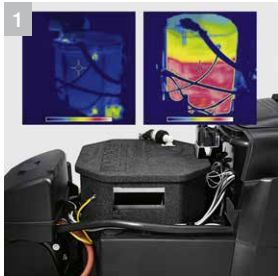

The emission-free HDS-E 3.3/25-4M Ec with electric heater is ideal where exhaust gases are undesirable or prohibited. Thanks to the unique type of heater insulation and Kärcher ecoefficiency mode, the HDS-E 3.3/25-4M Ec is efficient and eco-friendly. Models are ETL certified to UL & CSA safety standards.