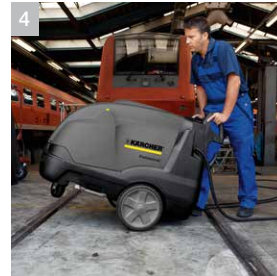

The emission-free HDS-E 3.3/25-4M Ec with electric heater is ideal where exhaust gases are undesirable or prohibited. Thanks to the unique type of heater insulation and Kärcher ecoefficiency mode, the HDS-E 3.3/25-4M Ec is efficient and eco-friendly. Models are ETL certified to UL & CSA safety standards.

3 EASY!Force Trigger Gun

- EASY!Force technology holds the trigger down once you start it, avoiding the strain on your hands associated with other trigger guns.

4 Mobility

- Robust, large rubber wheels with enhanced castor and brake
- Tilting aid located on back of machine.
- Tie-downs point for safe transport and loading.